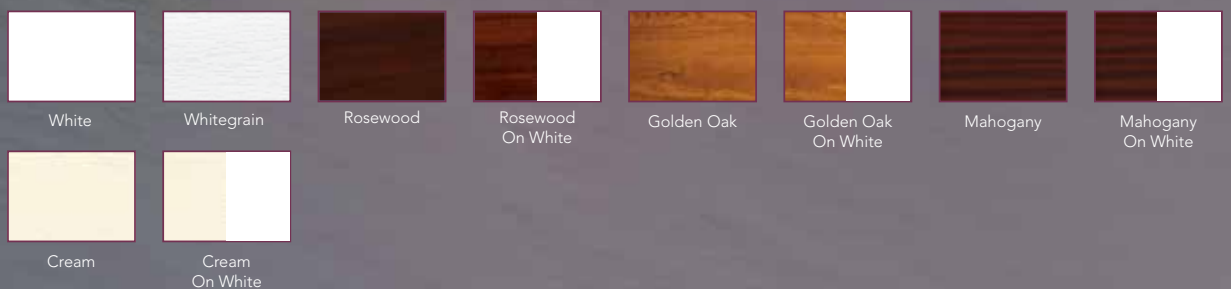

Tilt Pull

Locking Catch

White

White

Golden Oak

Rosewood

Whitegrain

Cream

Irish Oak

* To see the complete colour range, please see overleaf

Live A Life Of Colour

Evolve Vertical Slider Colour Range

Our Vertical Sliding Sash Windows are available in the colours below. The foiled finishes bring windows to life with a glossy, freshly painted, realistic wood effect, a grained wooden finish that never needs painting! You also have the option to have your windows white on the inside and foiled on the outside.

Our Evolve Vertical Sliders are made from the highest quality materials, ensuring premium quality, hard wearing and great looking frames that will stand the test of time.

Available in the following colour options on a 2 - 3 week lead time.