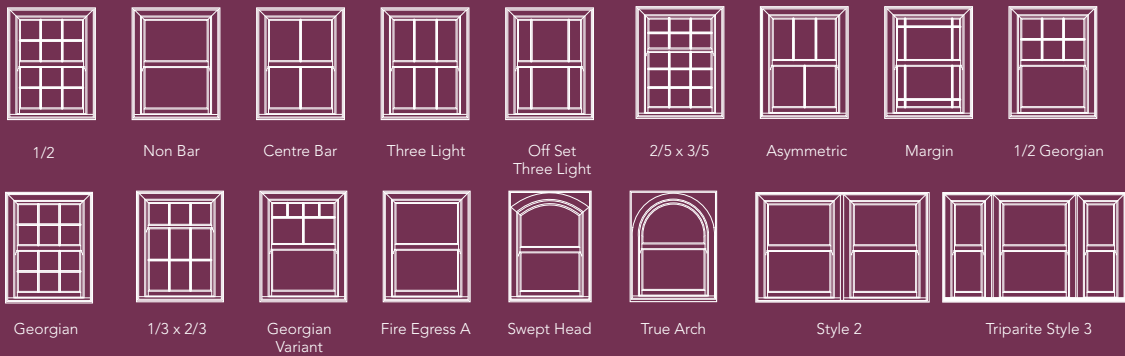

Irish Oak

* To see the complete colour range, please see overleaf

Live A Life Of Colour

Evolve Vertical Slider Colour Range

Our Vertical Sliding Sash Windows are available in the colours below. The foiled finishes bring windows to life with a glossy, freshly painted, realistic wood effect, a grained wooden finish that never needs painting! You also have the option to have your windows white on the inside and foiled on the outside.

Available in the following colour options on a 4 - 6 week lead time.

Window Styles & Shapes

Our Vertical Sliding Sash Windows can be manufactured to a style to suit your home. Here are a few examples of the bar layouts available. Our windows come with equal sized top and bottom sashes (50/50 split) as standard, however we are able to manufacture other split ratios at your request (minimum transom drop of 350mm).